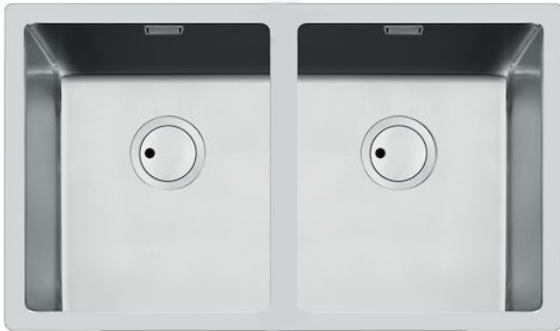

Sink S4001

Kitchen Sinks

Code: 3352 850

DETAILS

Edge/Installation Type	Undermount
Finish	Foster brushed
Material	AISI 304 stainless steel
Texture	Brushed in line
Base	80 cm
Dimensions	750x440 mm
Standard fittings	Fixing hooks, gasket, drain, overflow and siphon, boxed packing
Mixer holes	No standard holes
Built-in hole	View technical data sheet

Drainer	No
Width	75 cm
Bowl dimension	340x400mm
Number of bowls	2 bowls
Waste fitting	Drain SPACE 3,5"

FEATURES

High thickness	1mm thick steel. A significant thickness, which guarantees the maximum sturdiness and durability.
Space waste fitting	The elegant SPACE steel cap closes the drain and leaves no visible residues collected in the basket below. Space also has a small footprint and allows the optimal use of the under-sink compartment.
Save space system	Drain and siphon are designed to leave as much space as possible in the under-sink area, more and more useful today for theseparate waste collection systems.
Perimetral overflow	The overflow is always a security on the Foster sinks that prevents the overflow of water in case of oversights. The perimeter drain solution improves aesthetics thanks to its square and essential shape.
Small radius	Bowls with squared shapes with a modern design and an increased capacity, for a minimal aesthetics connected with an extreme practicality.
Deep bowls	This bowls reach an important depth, over 20 cm, thanks to the advanced production technology, that can be offer great capieny and practicality in all the washing operations.