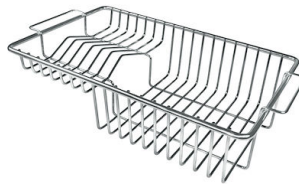

Drainer	No
Width	75 cm
Bowl dimension	340x400mm
Number of bowls	2 bowls
Waste fitting	Drain SPACE 3,5"

FEATURES

High thickness	1mm thick steel. A significant thickness, which guarantees the maximum sturdiness and durability.
Space waste fitting	The elegant SPACE steel cap closes the drain and leaves no visible residues collected in the basket below. Space also has a small footprint and allows the optimal use of the under-sink compartment.
Save space system	Drain and siphon are designed to leave as much space as possible in the under-sink area, more and more useful today for theseparate waste collection systems.
Perimetral overflow	The overflow is always a security on the Foster sinks that prevents the overflow of water in case of oversights. The perimeter drain solution improves aesthetics thanks to its square and essential shape.
Small radius	Bowls with squared shapes with a modern design and an increased capacity, for a minimal aesthetics connected with an extreme practicality.
Deep bowls	This bowls reach an important depth, over 20 cm, thanks to the advanced production technology, that can be offer great capieny and practicality in all the washing operations.

TECHNICAL DATA

OPTIONAL ACCESSORIES

Glass chopping board
8631 300

HPDE Chopping board
8657 001

HPDE Twin chopping board
8644 101

Stainless steel plate rack
8100 303

* only in combination with the accessory
8644 101

Stainless steel plate rack
8100 201

White bowl
8153 100

**Graters kit with ring-holder and
food collection tray**
8159 101

* only in combination with the accessory
8644 101

Stainless steel basket
8611 000