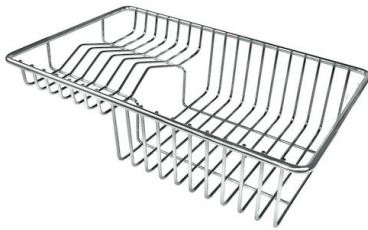

Sink S4001

Kitchen Sinks

Code: 3352 850

DETAILS

Edge/Installation Type	Undermount
Finish	Foster brushed
Material	AISI 304 stainless steel
Texture	Brushed in line
Base	80 cm
Dimensions	750x440 mm
Standard fittings	Fixing hooks, gasket, drain, overflow and siphon, boxed packing
Mixer holes	No standard holes
Built-in hole	View technical data sheet

Drainer	No
Width	75 cm
Bowl dimension	340x400mm
Number of bowls	2 bowls
Waste fitting	Drain SPACE 3,5"

FEATURES

High thickness	1mm thick steel. A significant thickness, which guarantees the maximum sturdiness and durability.
Space waste fitting	The elegant SPACE steel cap closes the drain and leaves no visible residues collected in the basket below. Space also has a small footprint and allows the optimal use of the under-sink compartment.
Save space system	Drain and siphon are designed to leave as much space as possible in the under-sink area, more and more useful today for theseparate waste collection systems.
Perimetral overflow	The overflow is always a security on the Foster sinks that prevents the overflow of water in case of oversights. The perimeter drain solution improves aesthetics thanks to its square and essential shape.
Small radius	Bowls with squared shapes with a modern design and an increased capacity, for a minimal aesthetics connected with an extreme practicality.
Deep bowls	This bowls reach an important depth, over 20 cm, thanks to the advanced production technology, that can be offer great capieny and practicality in all the washing operations.

TECHNICAL DATA

OPTIONAL ACCESSORIES

Glass chopping board
8631 300

HPDE Chopping board
8657 001

HPDE Twin chopping board
8644 101

Stainless steel plate rack
8100 303

* only in combination with the accessory
8644 101

Stainless steel plate rack
8100 201

White bowl
8153 100

**Graters kit with ring-holder and
food collection tray**
8159 101

* only in combination with the accessory
8644 101

Stainless steel basket
8611 000