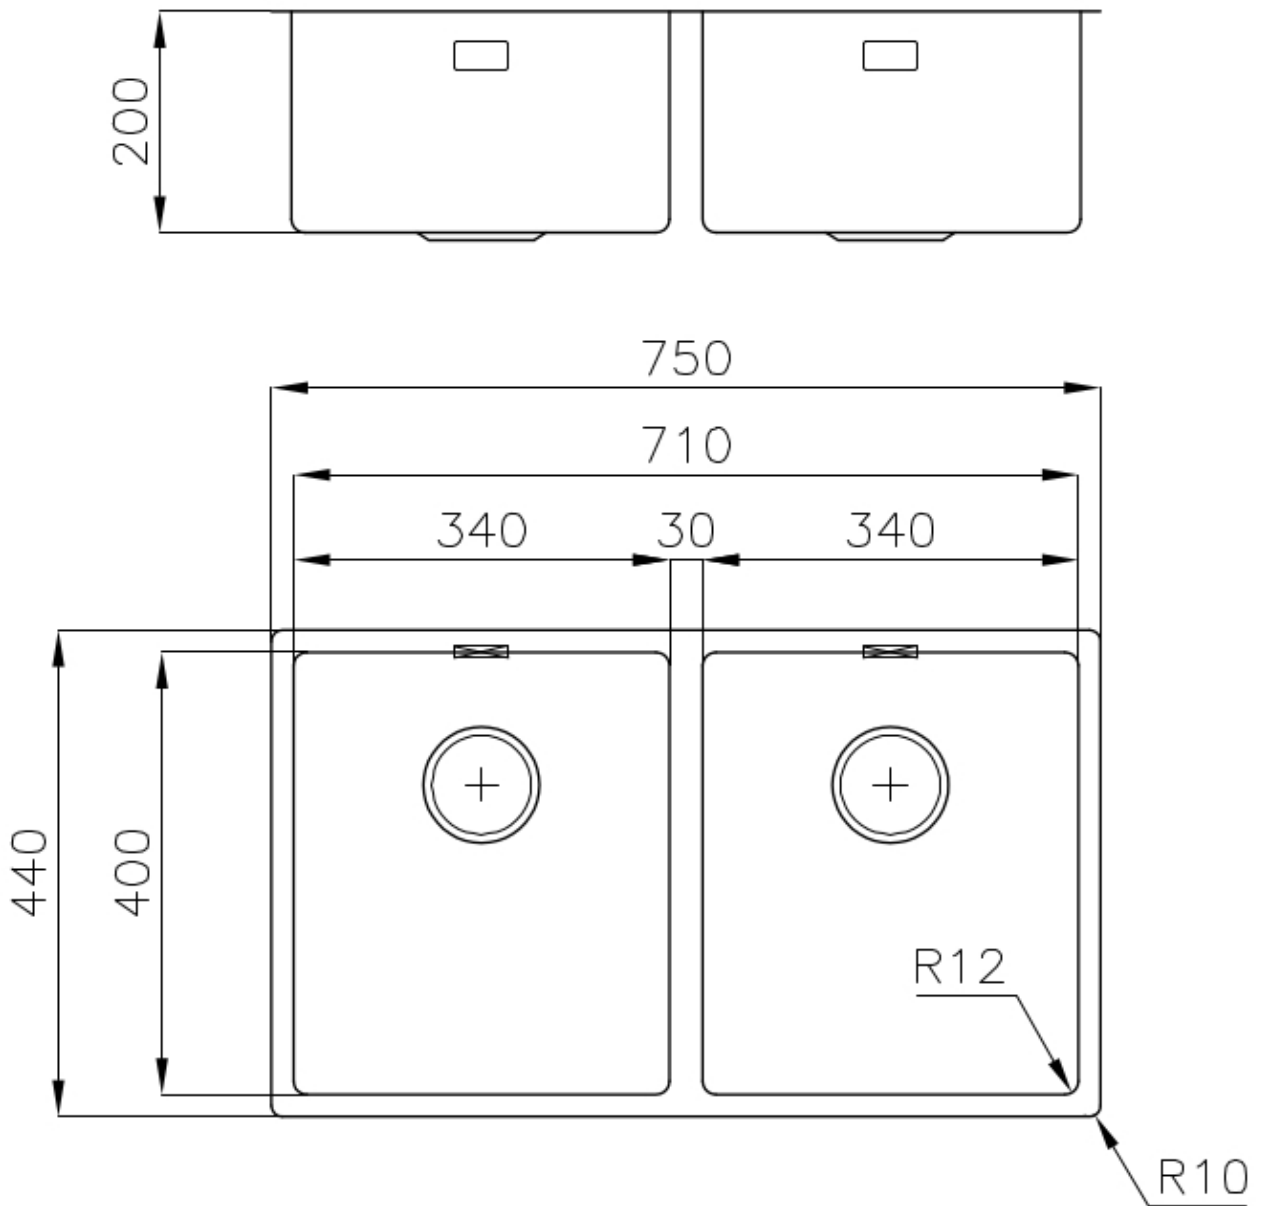

Sink S4001

Kitchen Sinks

Code: 3352 850

DETAILS

Edge/Installation Type	Undermount
Finish	Foster brushed
Material	AISI 304 stainless steel
Texture	Brushed in line
Base	80 cm
Dimensions	750x440 mm
Standard fittings	Fixing hooks, gasket, drain, overflow and siphon, boxed packing
Mixer holes	No standard holes
Built-in hole	View technical data sheet

Drainer	No
Width	75 cm
Bowl dimension	340x400mm
Number of bowls	2 bowls
Waste fitting	Drain SPACE 3,5"

FEATURES

High thickness	1mm thick steel. A significant thickness, which guarantees the maximum sturdiness and durability.
Space waste fitting	The elegant SPACE steel cap closes the drain and leaves no visible residues collected in the basket below. Space also has a small footprint and allows the optimal use of the under-sink compartment.
Save space system	Drain and siphon are designed to leave as much space as possible in the under-sink area, more and more useful today for theseparate waste collection systems.
Perimetral overflow	The overflow is always a security on the Foster sinks that prevents the overflow of water in case of oversights. The perimeter drain solution improves aesthetics thanks to its square and essential shape.
Small radius	Bowls with squared shapes with a modern design and an increased capacity, for a minimal aesthetics connected with an extreme practicality.
Deep bowls	This bowls reach an important depth, over 20 cm, thanks to the advanced production technology, that can be offer great capieny and practicality in all the washing operations.

TECHNICAL DATA

OPTIONAL ACCESSORIES

Glass chopping board
8631 300

HPDE Chopping board
8657 001

HPDE Twin chopping board
8644 101

Stainless steel plate rack
8100 303

* only in combination with the accessory
8644 101